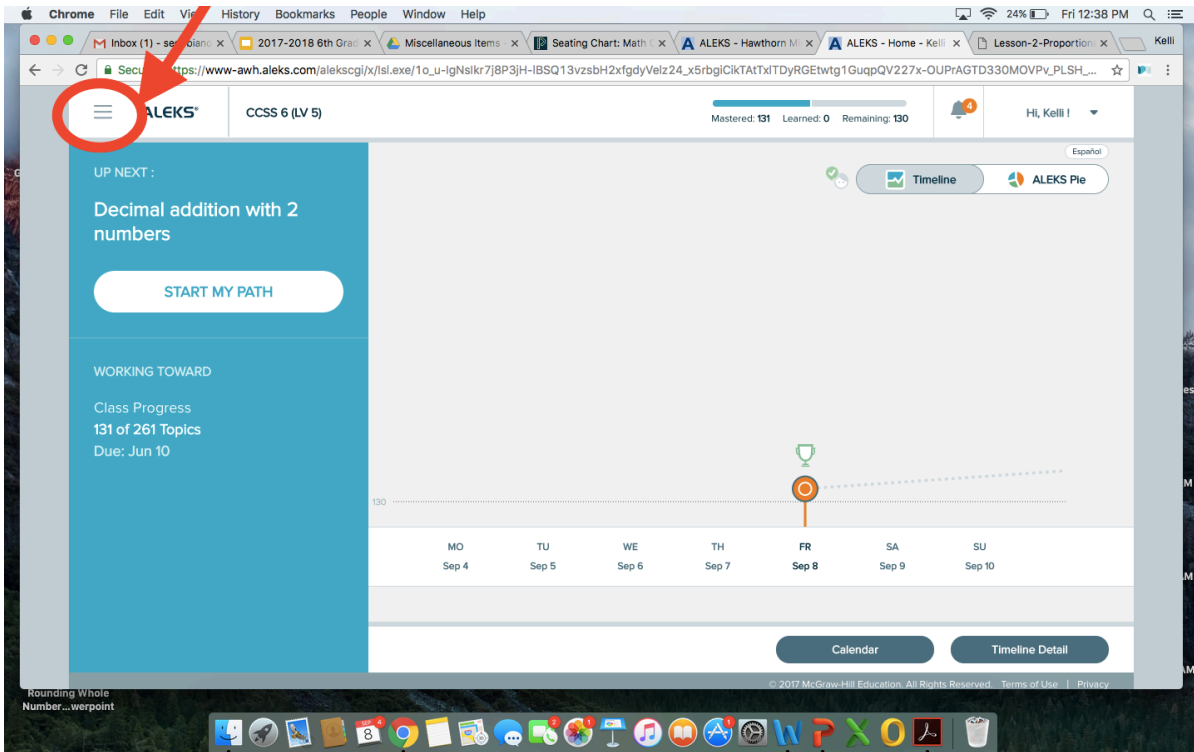

ALEKS Help

How to check your mastery percentage:

1) After you are logged in, click on the 3 dashed lines in the upper left corner of your ALEKS screen.

2) Go down and click on REPORTS.

3) This is what your screen will look like. In the square with your pie, click on "view full report."

4) Click on the oval at the top of the page to see your percent mastery.

How to check your # of topics learned:

1) After you are logged in, click on the 3 dashed lines in the upper left corner of your ALEKS screen.