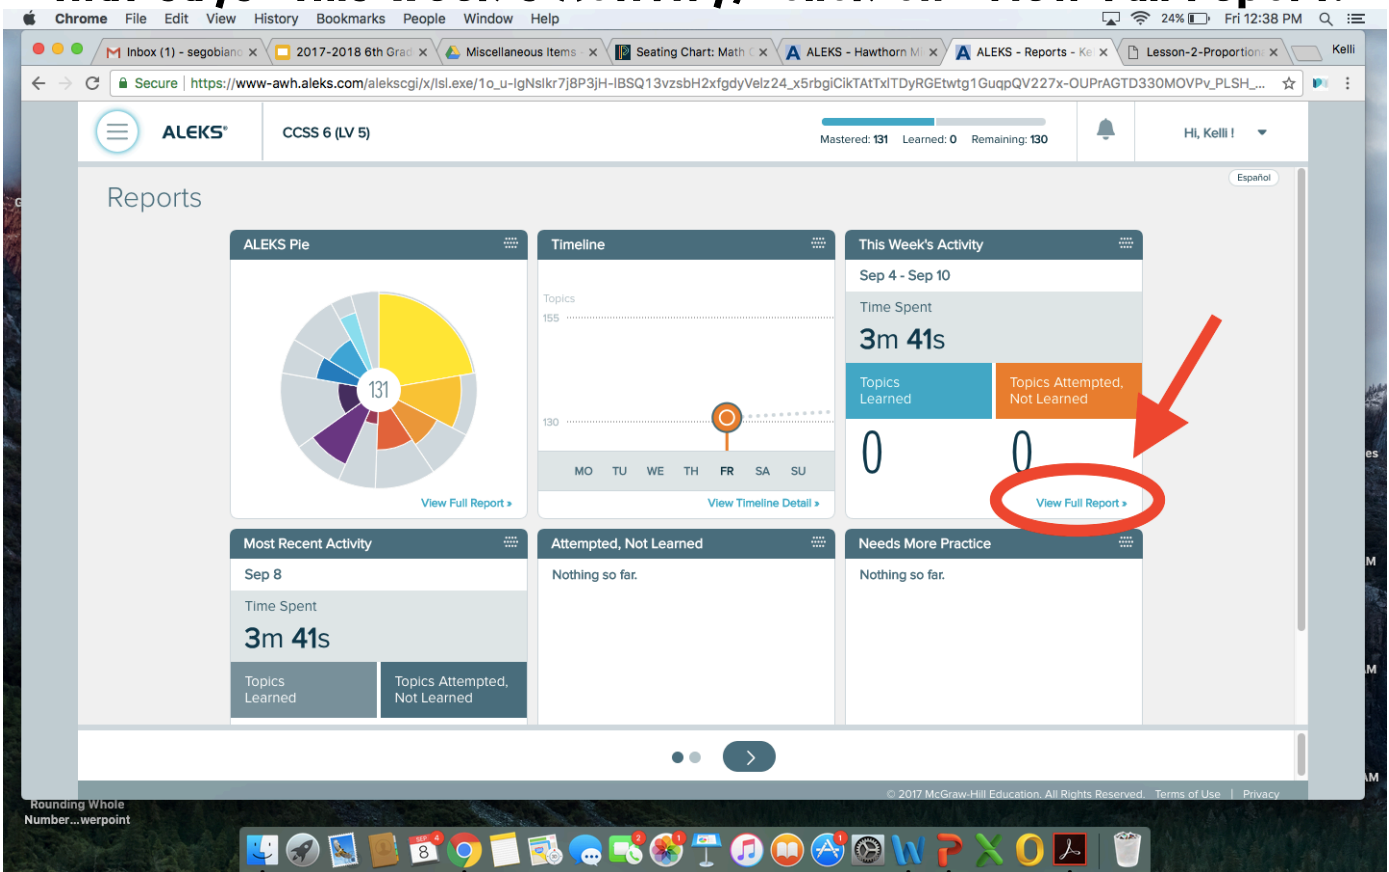

ALEKS Help

How to check your mastery percentage:

1) After you are logged in, click on the 3 dashed lines in the upper left corner of your ALEKS screen.

2) Go down and click on REPORTS.

3) This is what your screen will look like. In the square with your pie, click on "view full report."

4) Click on the oval at the top of the page to see your percent mastery.

How to check your # of topics learned:

1) After you are logged in, click on the 3 dashed lines in the upper left corner of your ALEKS screen.

2) Go down and click on REPORTS.

3) This is what your screen will look like. In the square that says "This Week's Activity," click on "View full report."

4) Hover over one of the days of the week and it will tell you how many topics you learned that day.