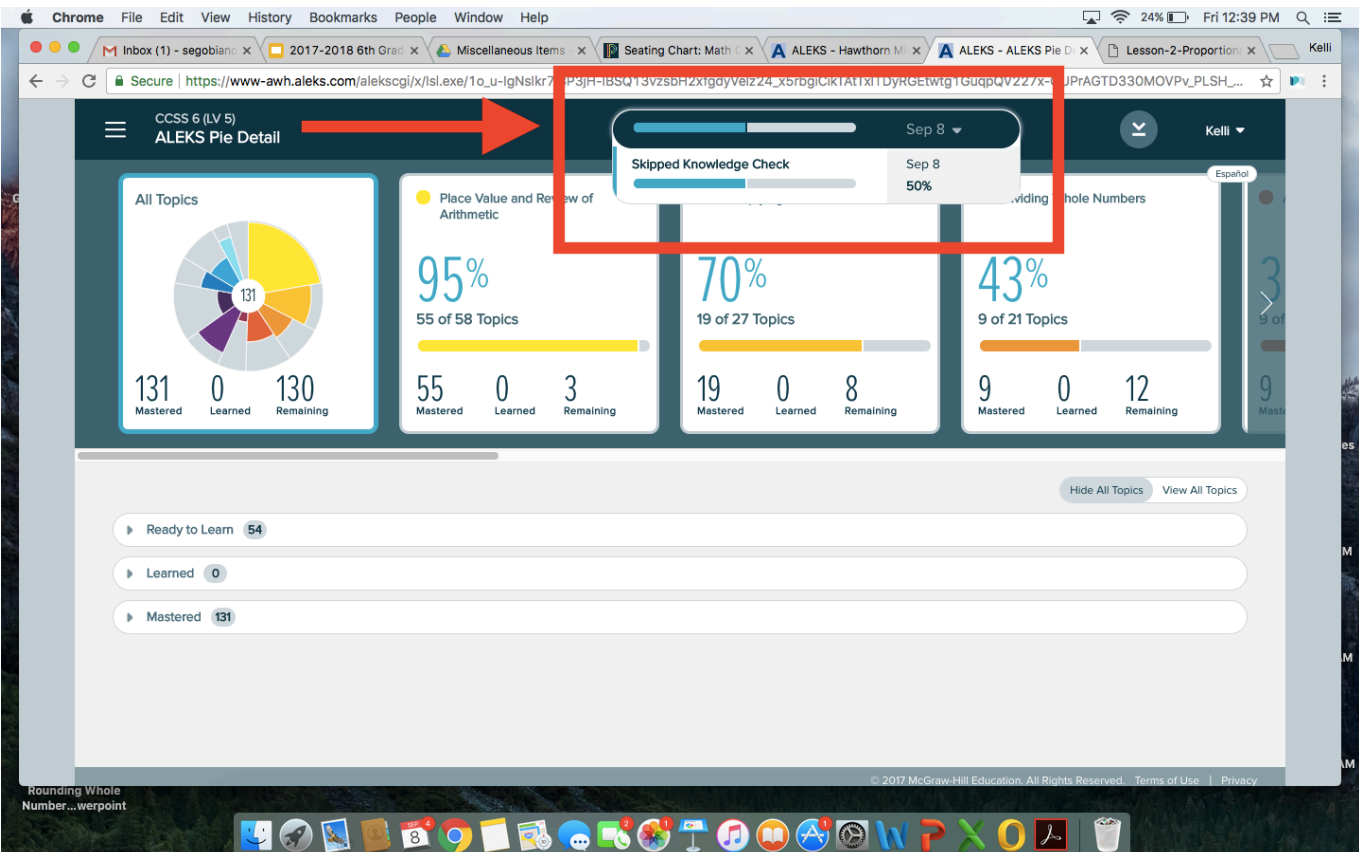

ALEKS Help

How to check your mastery percentage:

1) After you are logged in, click on the 3 dashed lines in the upper left corner of your ALEKS screen.

2) Go down and click on REPORTS.

3) This is what your screen will look like. In the square with your pie, click on "view full report."

4) Click on the oval at the top of the page to see your percent mastery.

How to check your # of topics learned:

1) After you are logged in, click on the 3 dashed lines in the upper left corner of your ALEKS screen.

2) Go down and click on REPORTS.

3) This is what your screen will look like. In the square that says "This Week's Activity," click on "View full report."

4) Hover over one of the days of the week and it will tell you how many topics you learned that day.