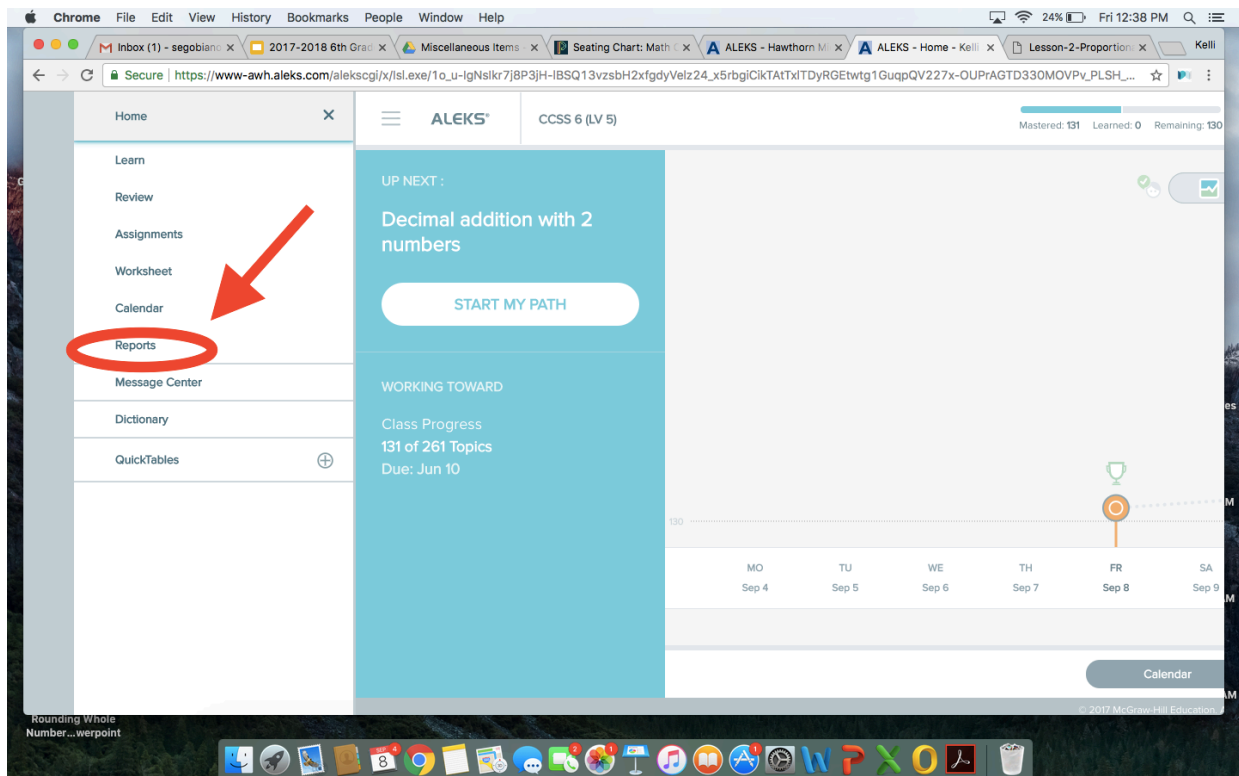

ALEKS Help

How to check your mastery percentage:

1) After you are logged in, click on the 3 dashed lines in the upper left corner of your ALEKS screen.

2) Go down and click on REPORTS.

3) This is what your screen will look like. In the square with your pie, click on "view full report."

4) Click on the oval at the top of the page to see your percent mastery.

How to check your # of topics learned:

1) After you are logged in, click on the 3 dashed lines in the upper left corner of your ALEKS screen.