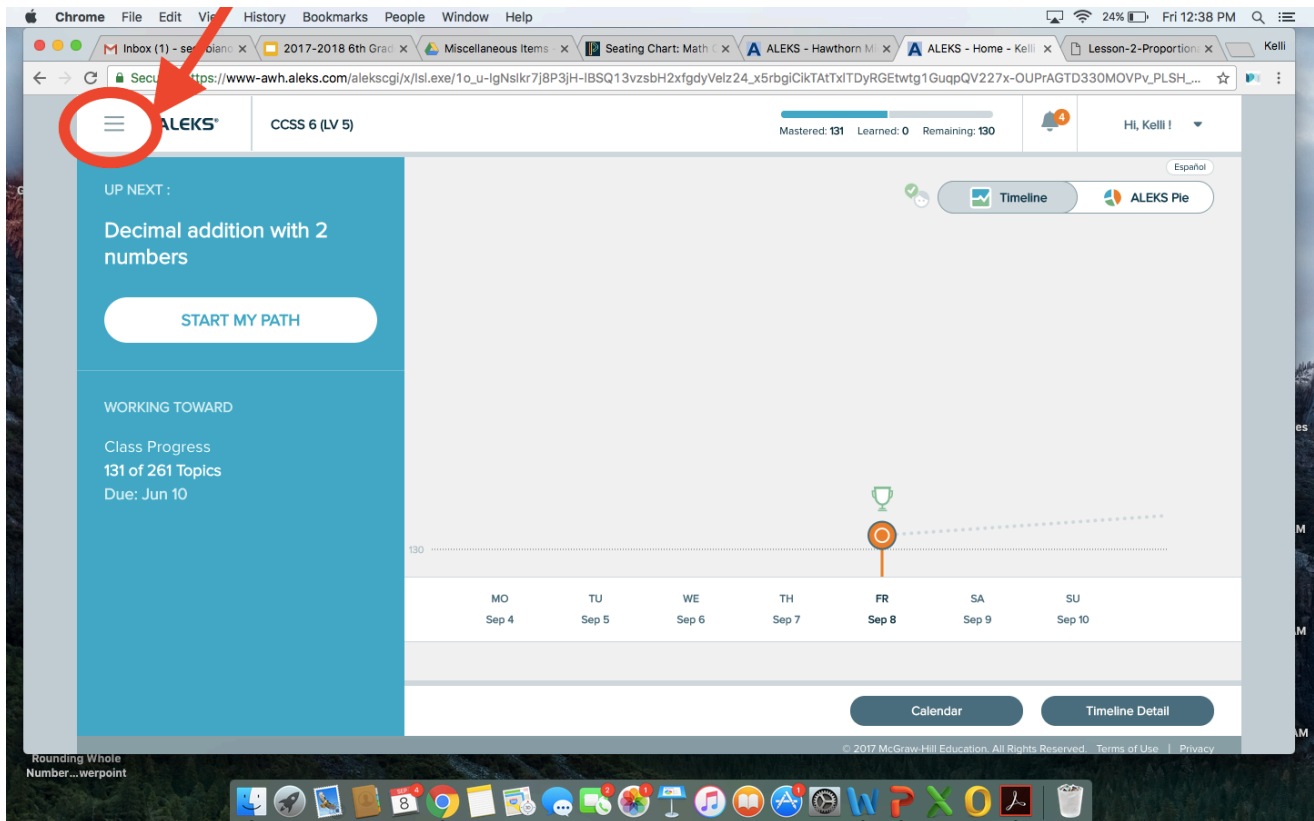

ALEKS Help

How to check your mastery percentage:

1) After you are logged in, click on the 3 dashed lines in the upper left corner of your ALEKS screen.

2) Go down and click on REPORTS.

3) This is what your screen will look like. In the square with your pie, click on "view full report."

4) Click on the oval at the top of the page to see your percent mastery.

How to check your # of topics learned:

1) After you are logged in, click on the 3 dashed lines in the upper left corner of your ALEKS screen.