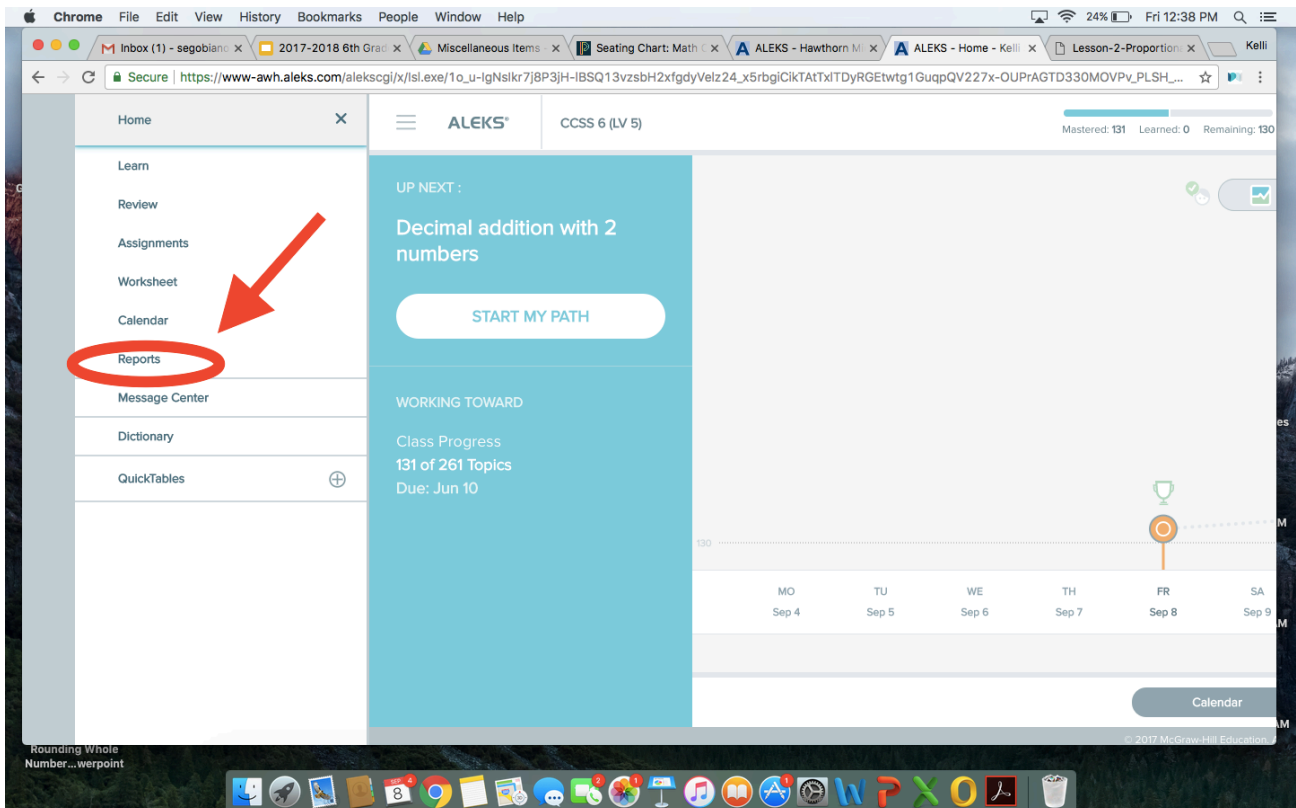

2) Go down and click on REPORTS.