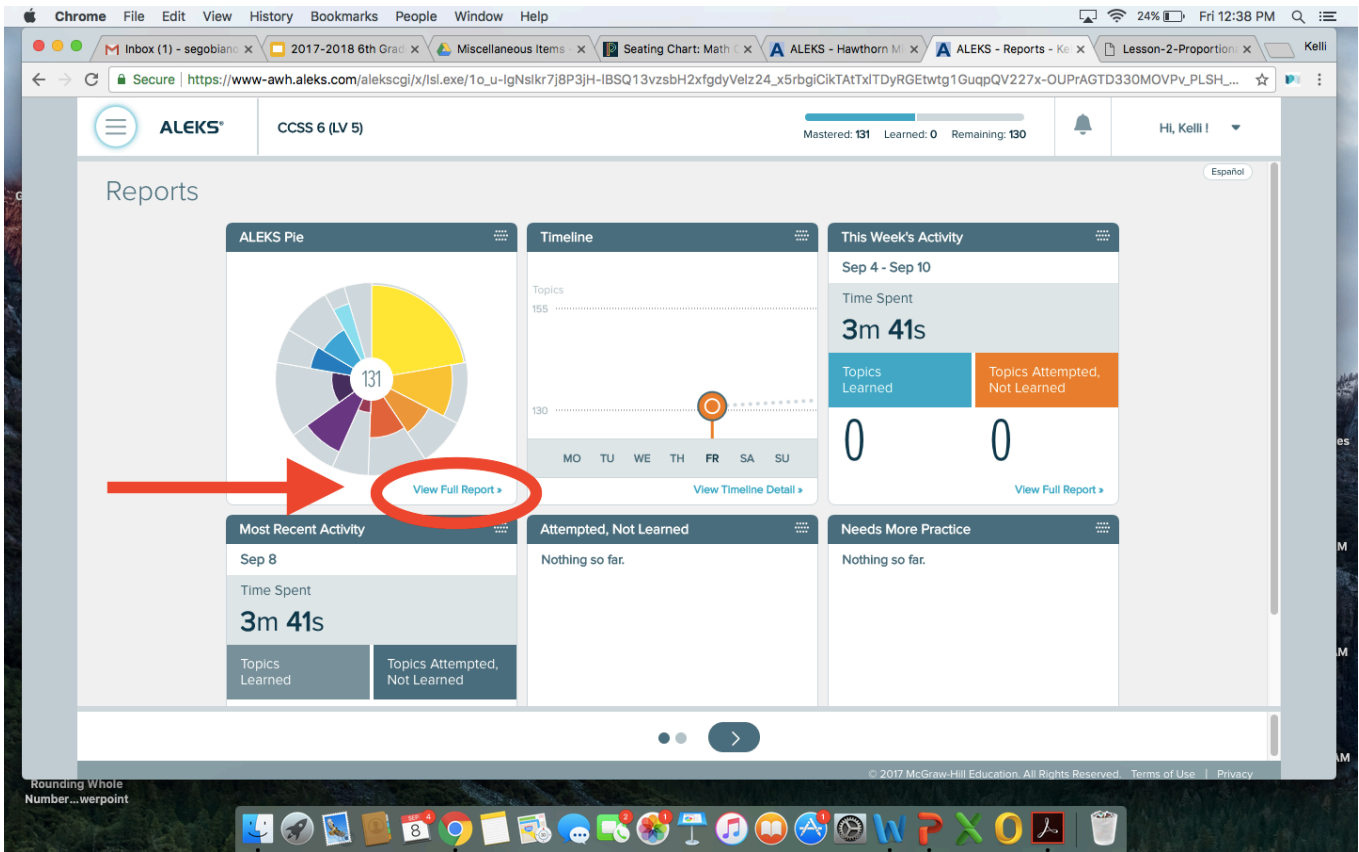

ALEKS Help

How to check your mastery percentage:

1) After you are logged in, click on the 3 dashed lines in the upper left corner of your ALEKS screen.

2) Go down and click on REPORTS.

3) This is what your screen will look like. In the square with your pie, click on "view full report."

4) Click on the oval at the top of the page to see your percent mastery.

How to check your # of topics learned:

1) After you are logged in, click on the 3 dashed lines in the upper left corner of your ALEKS screen.

2) Go down and click on REPORTS.

3) This is what your screen will look like. In the square that says "This Week's Activity," click on "View full report."

4) Hover over one of the days of the week and it will tell you how many topics you learned that day.